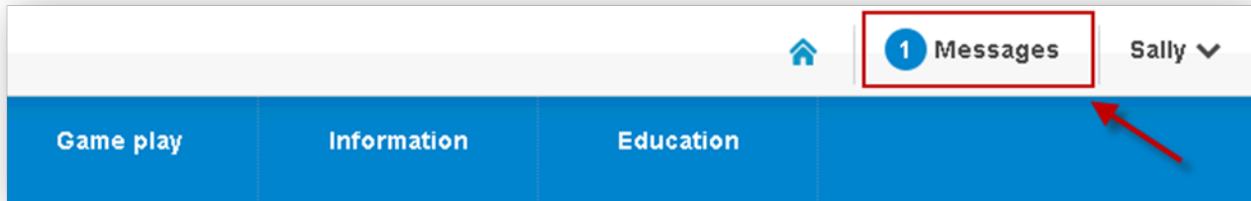

Teacher Message

Your teacher can also send you a message. If there are any messages, a number will show up - this tells you how many messages you have received. In the image below, you can see there is one message waiting. Once you have read the message the number will go back to zero.