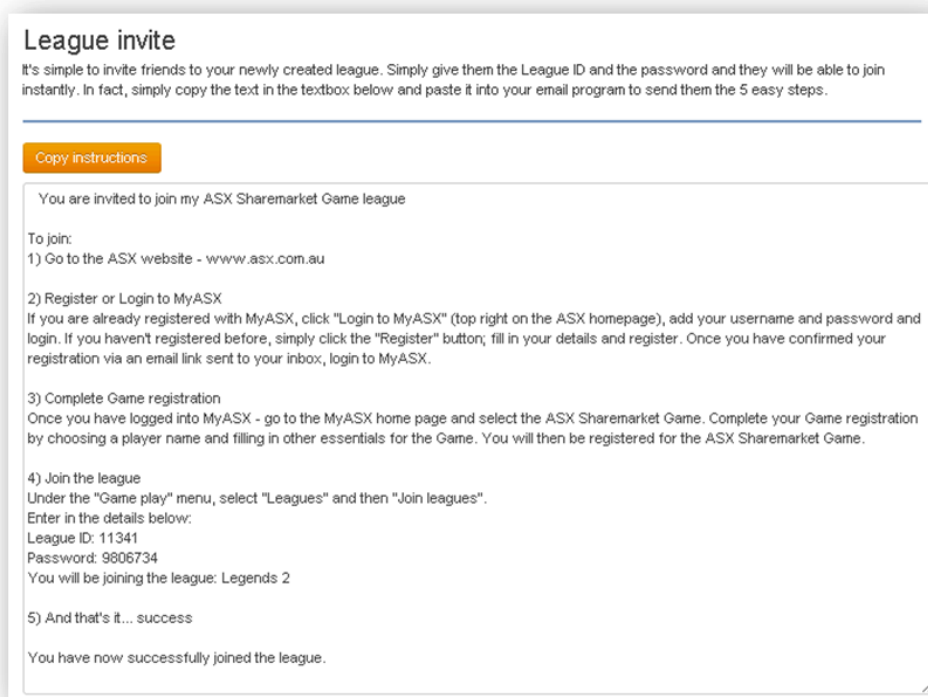

Inviting your friends to join your league

The Game will auto generate a unique league ID number and provide you with an invitation that you can copy and paste into an email and then send to those you want to invite to your league.

Copying the invitation - You can simply select all of the text manually, and paste it into your email. Alternatively, you can click on the copy instructions button. You will get a popup window – click OK on the popup and this will select all of the text for you. After this right click and copy. Once this is done you can paste the text into your email and send.

League administration

When you have set up a league you become the organiser for that league. You have the option to:

- Change the password – use the **Edit** button
- Delete the league – use the **Edit** button
- Invite other people – use the **Invite** button
- Remove league members – use the **Remove** button next to their name

League message board

The league message board is a great way to communicate with those in your league and share what you are learning. Everyone can post messages on the message board - messages are only seen by members of the league.