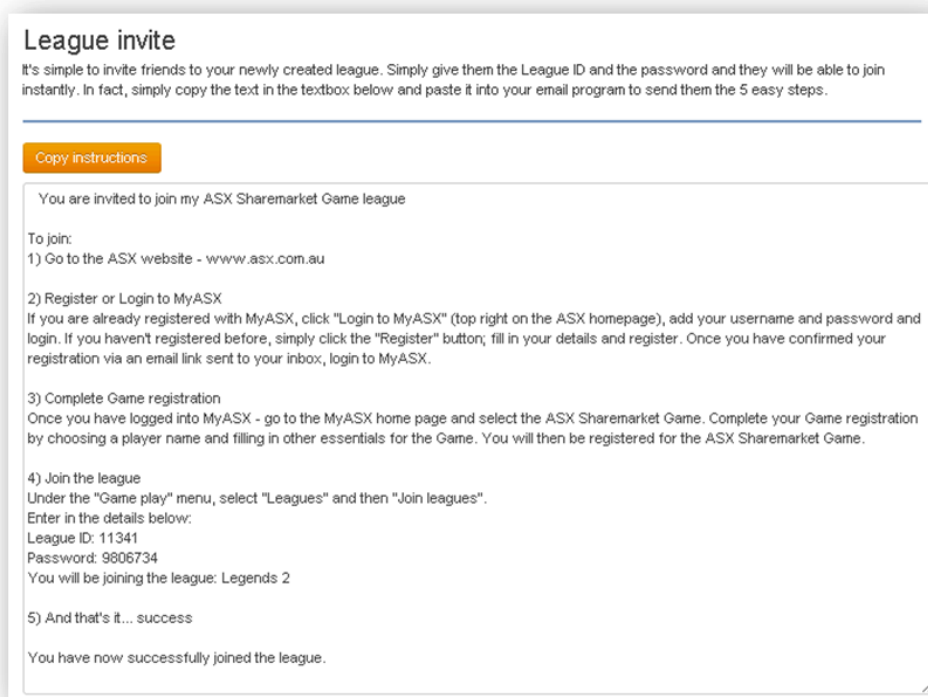

### Setting up a league

- 1) Under the Game play menu scroll down and select Leagues
- 2) On the Leagues page, click on the ‘Set up my own league’ button.
- 3) Choose a League name and password
- 4) Click on Create league

#### League setup

Create a new league below and invite friends/colleagues to join.

---

League name: (Please choose your League name carefully as this cannot be changed).

2 - 20 alphanumeric characters

Password: