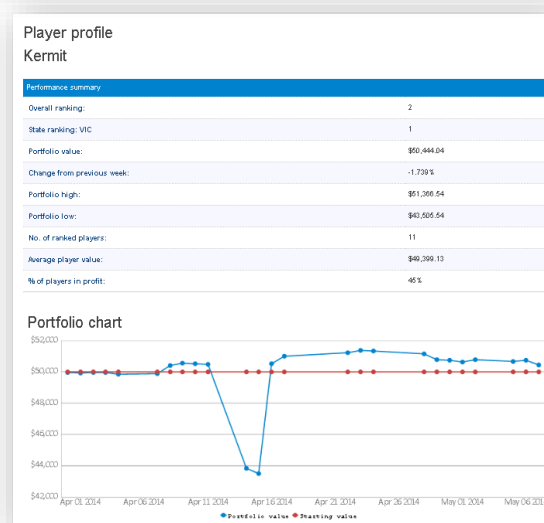

To find a player you will need two things – their player name and the location that they have registered for in the Game.

On the player search page (see last menu item under the Game play)

- 1) Enter the player name
- 2) This will come up with a number of different player names that might be similar. However, player names are unique so it should be fairly easy to find the player you are looking for, and then use the location as a double check.
- 3) Once you find who you are looking for - click on the player name and this will take you to their player profile page where you get to see how they are going.

Player search

This page allows you to do a search for other players in the Game. Once you find them you can view their portfolio and ranking. Simply do a search, select their name and see how they are faring.

Last week's leader - Magic
Portfolio value: \$51,449.22 Weekly change: 0.8%

Most improved player - Kermit
Portfolio value: \$51,336.94 Weekly change: 1.7%

Enter a player name

Player name	State
Kermit	VIC

Tip: You can also view a player in the top 100 rankings – all you have to do is click on their player name and you can see their profile.